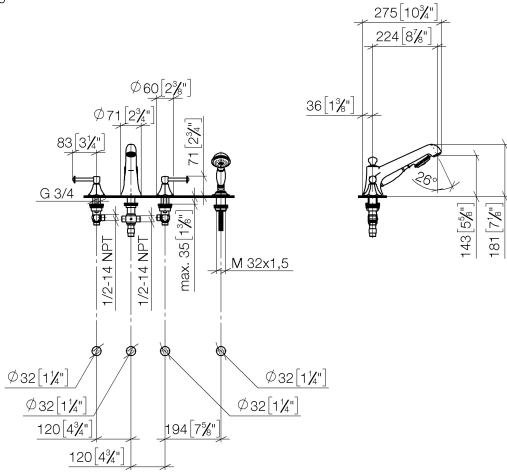

ST 030 100 3370

- spout: circular, air-enriched flow
- max. spout flow rate 23 l/min
- Hand shower: COMPACT RAIN, max. flow rate 6.8 l/min (at 3 bar)
- complete hand shower set with anti-scale system
- 225mm projection
- automatic bath/shower diverter
- height of mixer 185 mm
- height up to aerator 140 mm
- hole diameter valve 32 mm
- hole diameter spout 32 mm
- hole diameter for complete hand shower set 32 mm
- rosette for spout Ø 70mm
- rosette for complete hand shower set Ø 60mm
- rosette for deck valve Ø 60mm
- metal shower hose 1750mm with integrated anti-twist protection

ST 030 100 3370

- 225mm projection
- complete hand shower set: normal flow
- spout: circular, air-enriched flow
- complete hand shower set with anti-scale system
- automatic bath/shower diverter
- height of mixer 185 mm
- height up to aerator 140 mm
- hole diameter valve 32 mm
- hole diameter spout 32 mm
- hole diameter for complete hand shower set 32 mm
- rosette for spout Ø 70mm
- rosette for complete hand shower set Ø 60mm
- rosette for deck valve Ø 60mm
- metal shower hose 1750mm with integrated anti-twist protection
- max. spout flow rate 23 l/min
- max. flow for complete hand shower set 6.8 l/min

Recommended miscellaneous

Perfecto installation kit - 12 614 970 90

ST 030 100 3370

mm [inches]
1:10

Flow rate chart

Certificates

LGA_8028.

Belgaqua_21-380-
27_4.

ST 030 100 3370

Spare parts list

No.	Item Number	Name	Quantity used	Delivery time
1	20 000 370-00	side panel	1	60
2	13 502 380-00	spout	1	60
3	12 502 970 90	High pressure hose 1/2" x 1/2" x 400 mm -	2	2
4	20 000 371-00	side panel	1	60
5	27 703 370-00	shower set	1	60