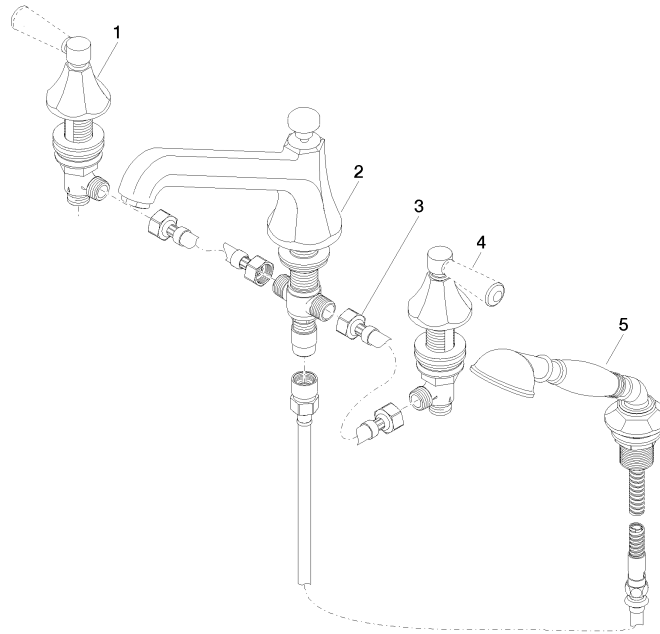

ST 030 100 3370

- spout: circular, air-enriched flow
- max. spout flow rate 23 l/min
- Hand shower: COMPACT RAIN, max. flow rate 6.8 l/min (at 3 bar)
- complete hand shower set with anti-scale system
- 225mm projection
- automatic bath/shower diverter
- height of mixer 185 mm
- height up to aerator 140 mm
- hole diameter valve 32 mm
- hole diameter spout 32 mm
- hole diameter for complete hand shower set 32 mm
- rosette for spout Ø 70mm
- rosette for complete hand shower set Ø 60mm
- rosette for deck valve Ø 60mm
- metal shower hose 1750mm with integrated anti-twist protection

ST 030 100 3370

- 225mm projection
- complete hand shower set: normal flow
- spout: circular, air-enriched flow
- complete hand shower set with anti-scale system
- automatic bath/shower diverter
- height of mixer 185 mm
- height up to aerator 140 mm
- hole diameter valve 32 mm
- hole diameter spout 32 mm
- hole diameter for complete hand shower set 32 mm
- rosette for spout Ø 70mm
- rosette for complete hand shower set Ø 60mm
- rosette for deck valve Ø 60mm
- metal shower hose 1750mm with integrated anti-twist protection
- max. spout flow rate 23 l/min
- max. flow for complete hand shower set 6.8 l/min

Recommended miscellaneous

Perfecto installation kit - 12 614 970 90

ST 030 100 3370

mm [inches]
1:10

Flow rate chart

Certificates

LGA_8028.

Belgaqua_21-380-
27_4.

ST 030 100 3370

Spare parts list

No.	Item Number	Name	Quantity used	Delivery time
1	20 000 370-00	side panel	1	60
2	13 502 380-00	spout	1	60
3	12 502 970 90	High pressure hose 1/2" x 1/2" x 400 mm -	2	2
4	20 000 371-00	side panel	1	60
5	27 703 370-00	shower set	1	60